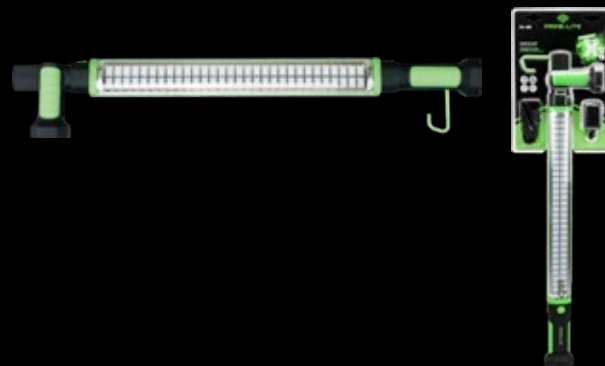

FEATURES

- Dual high/low lighting modes.
- Dual magnetic bases and hanging hooks.
- 170° rotating light tube and 180° pivoting handles.
- LED battery life indicator.
- 120V AC and 12V DC chargers included.

INNER CASE QTY: 4
MASTER CASE QTY: 8

PRIMARY	LUMENS	RUNTIME	BATTERY
60 SMD	1200	6-7	2600 MAH