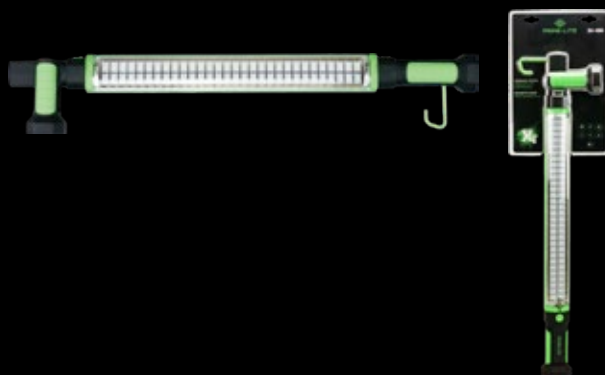

24-494
WORKLIGHT XTREME 6

Our Worklight Xtreme series of professional lights were conceived from a desire to provide the highest quality lighting to professionals in the automotive trades.

FEATURES

- High-powered professional underhood worklight.
- Dual high/low lighting modes.
- Dual magnetic bases and hanging hooks.
- 170° rotating light tube and 180° pivoting handles.

INNER CASE QTY: 4
MASTER CASE QTY: 8

PRIMARY	LUMENS	RUNTIME	BATTERY
60 SMD	1200	6-7	6 AA